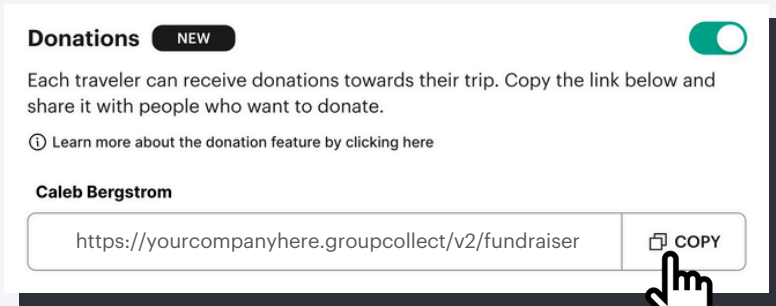

TRIP DONATIONS FAST. EASY. ONLINE.

Share the news:

Donation links can be copied and shared as soon as passengers pay their deposits →

Simplify the process:

Anyone can easily donate by simply clicking the Donate Now button and entering their credit or debit card information into our streamlined and secure ← platform

See the results:

Donations will immediately show on the passenger payment timeline →