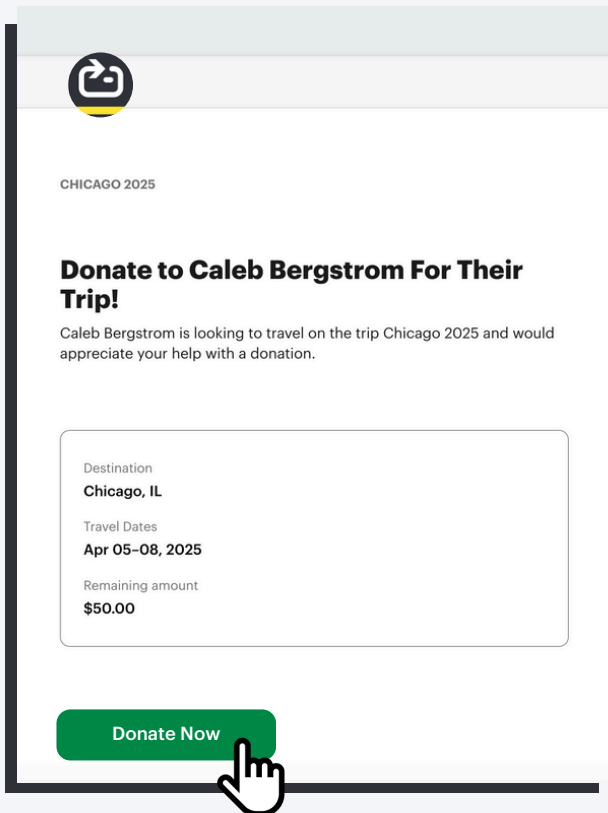

TRIP DONATIONS FAST. EASY. ONLINE.

Share the news:

Donation links can be copied and shared as soon as passengers pay their deposits →

Simplify the process:

Anyone can easily donate by simply clicking the Donate Now button and entering their credit or debit card information into our streamlined and secure ← platform

See the results:

Donations will immediately show on the passenger payment timeline →